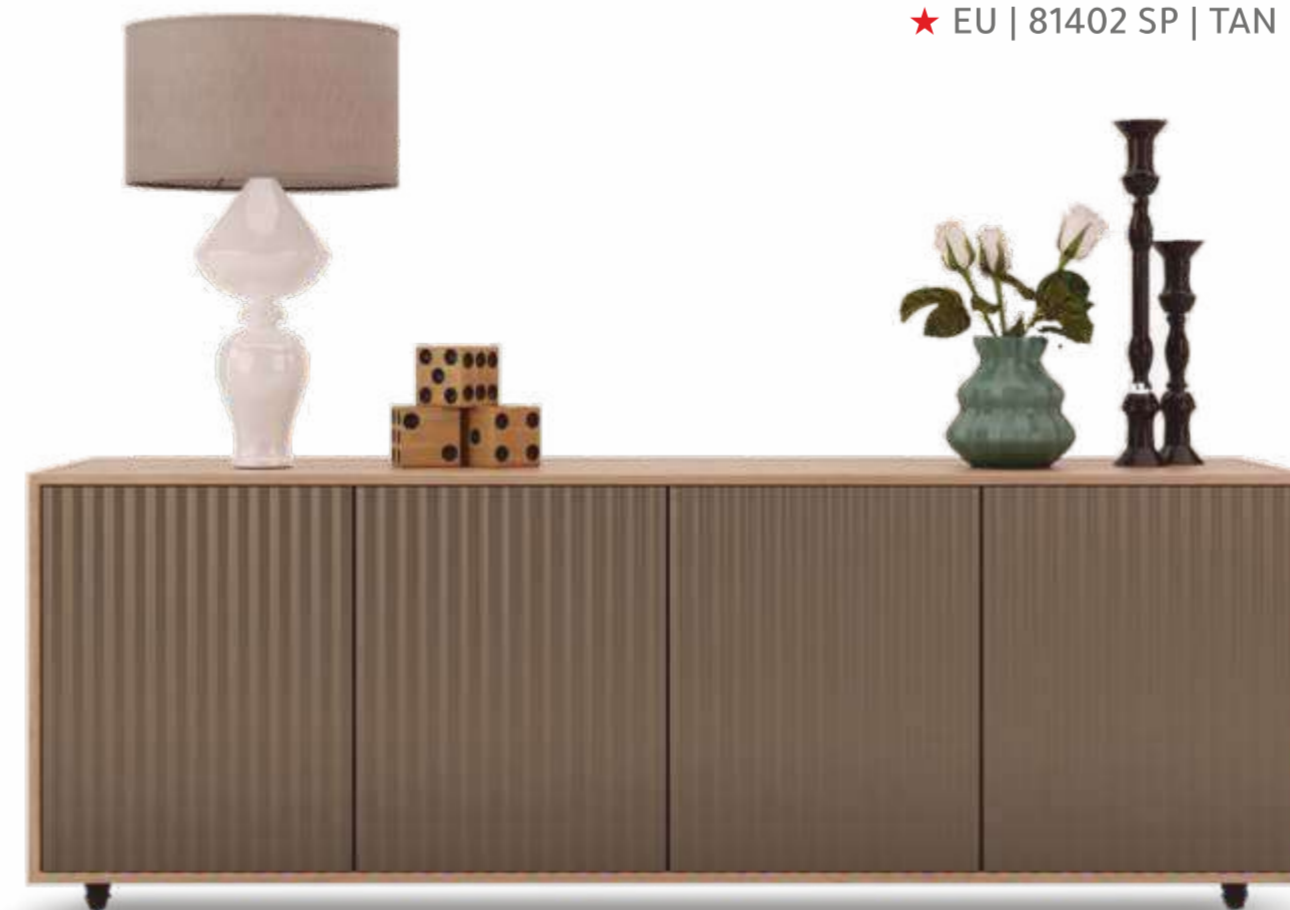

SOPHISTICATION
REDEFINED