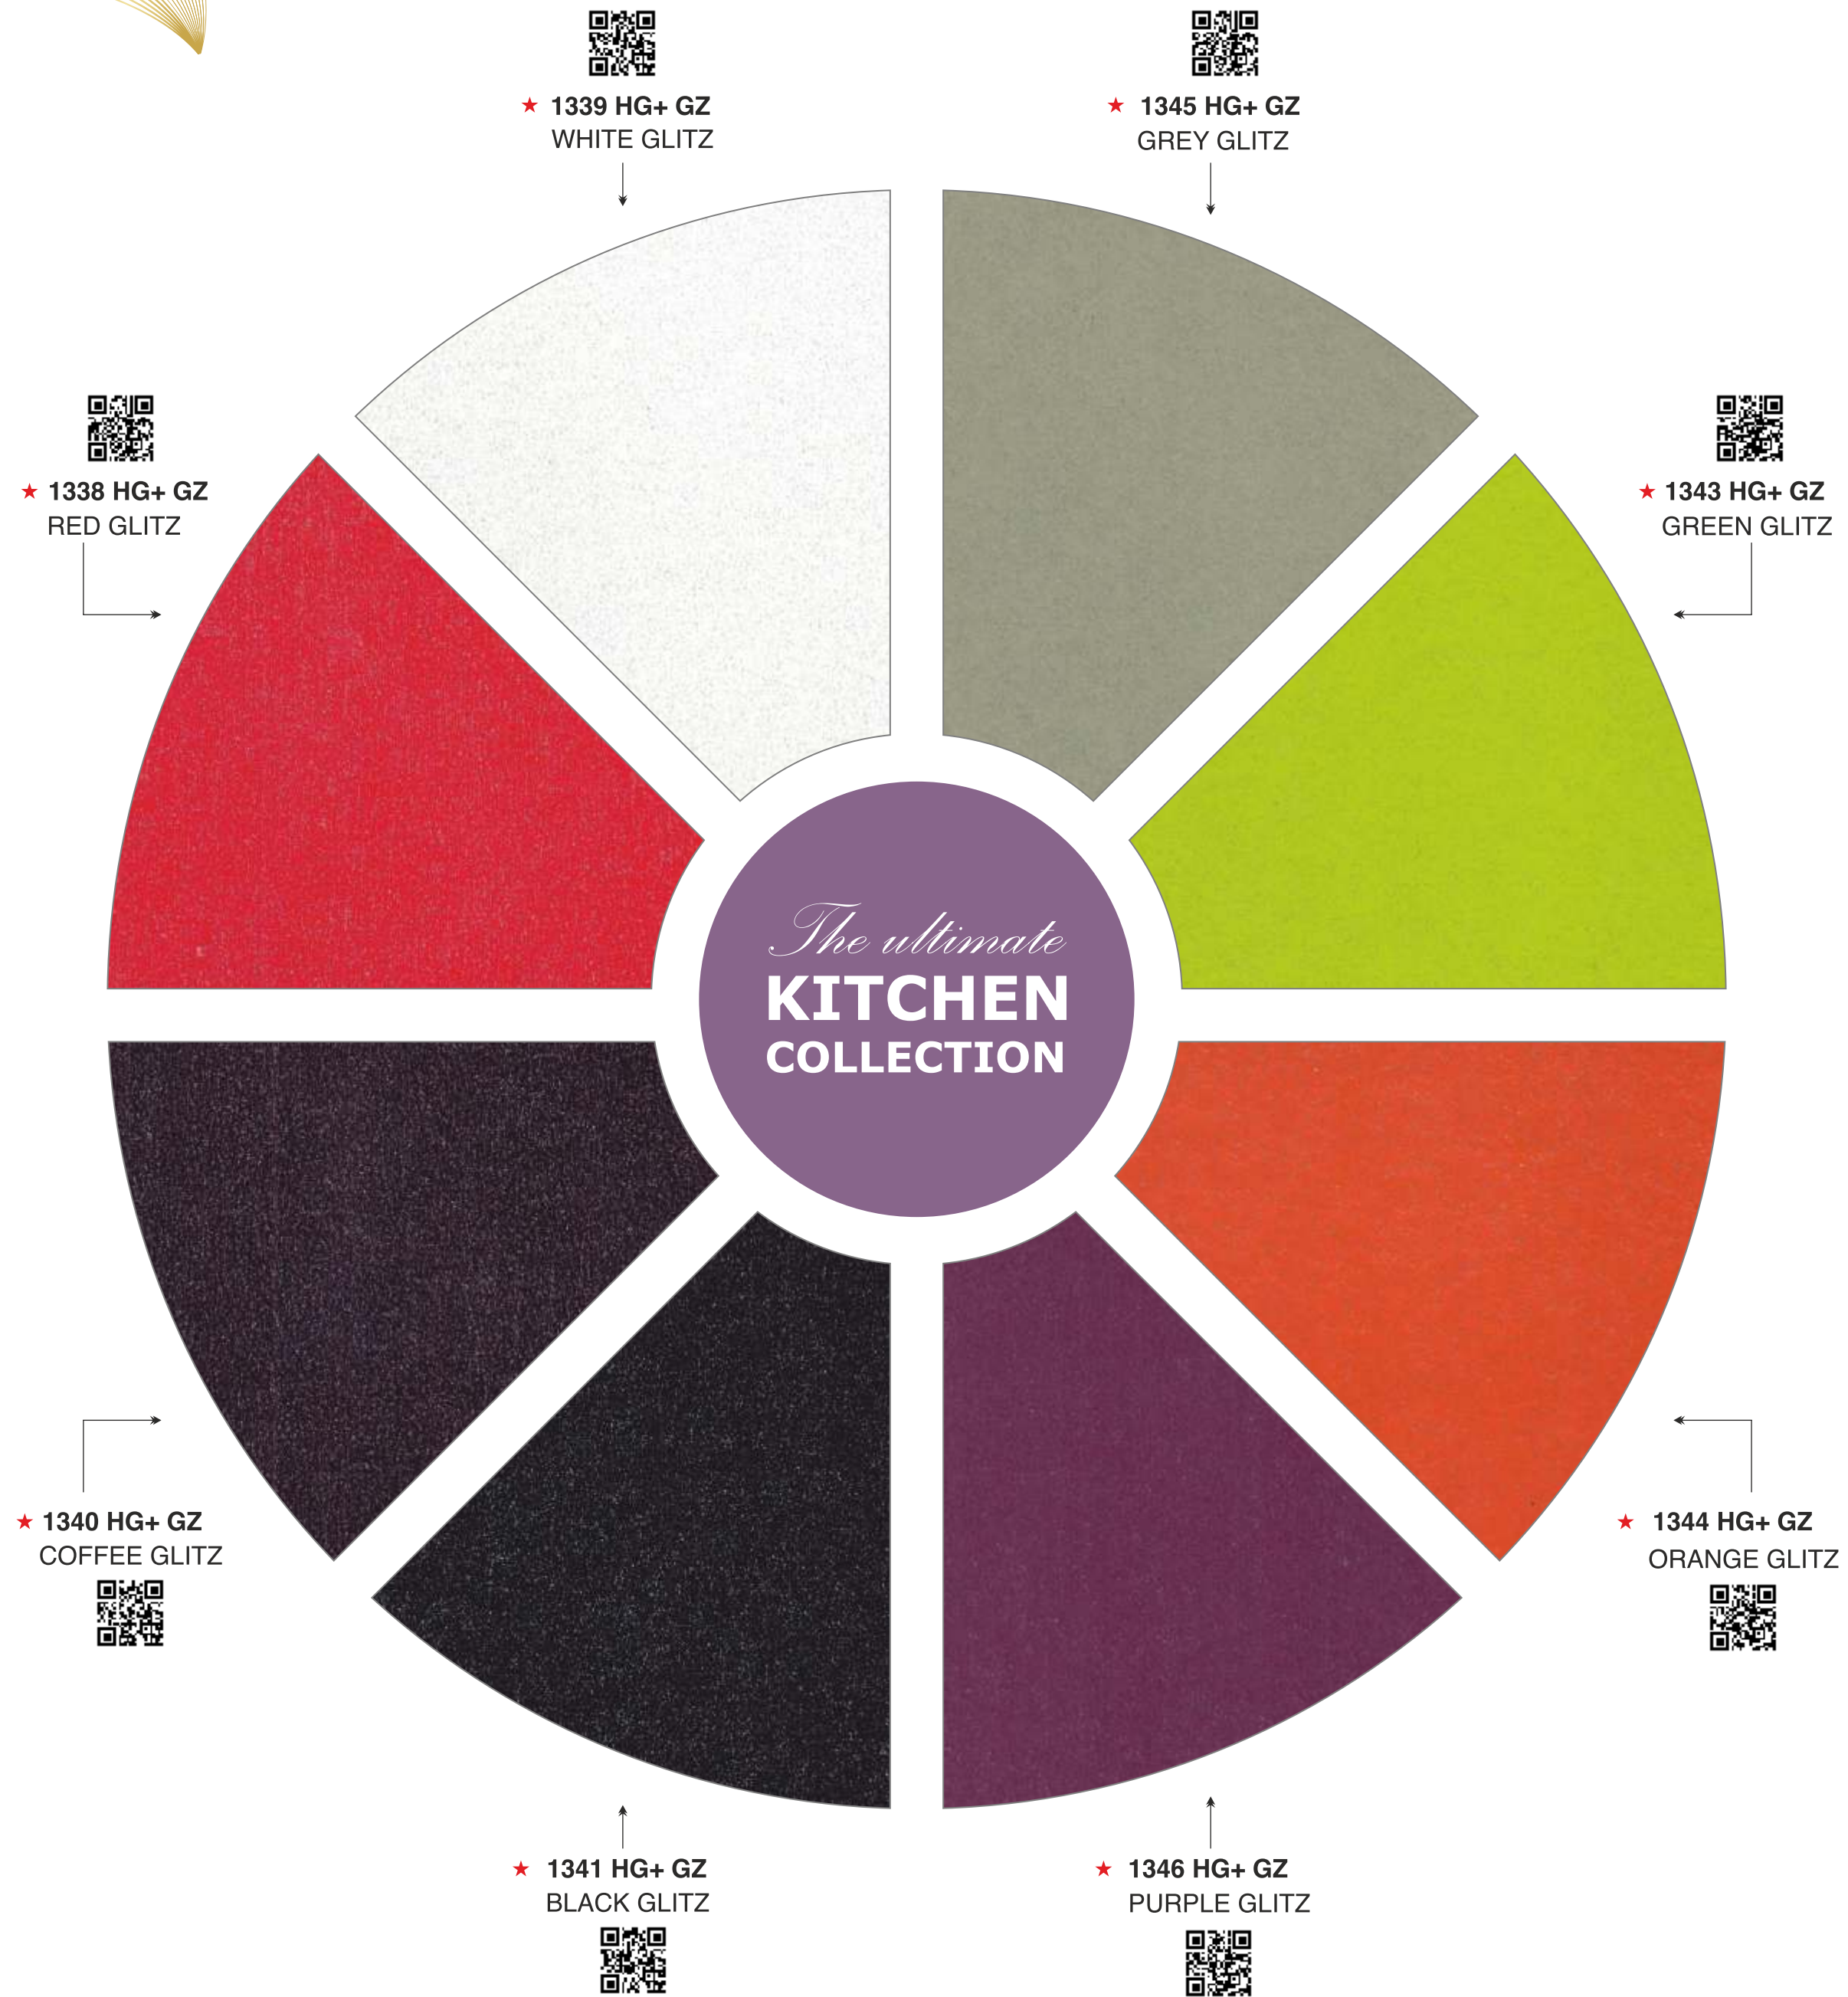

GLITTERZ

PREMIUM COLLECTION HG+ GZ