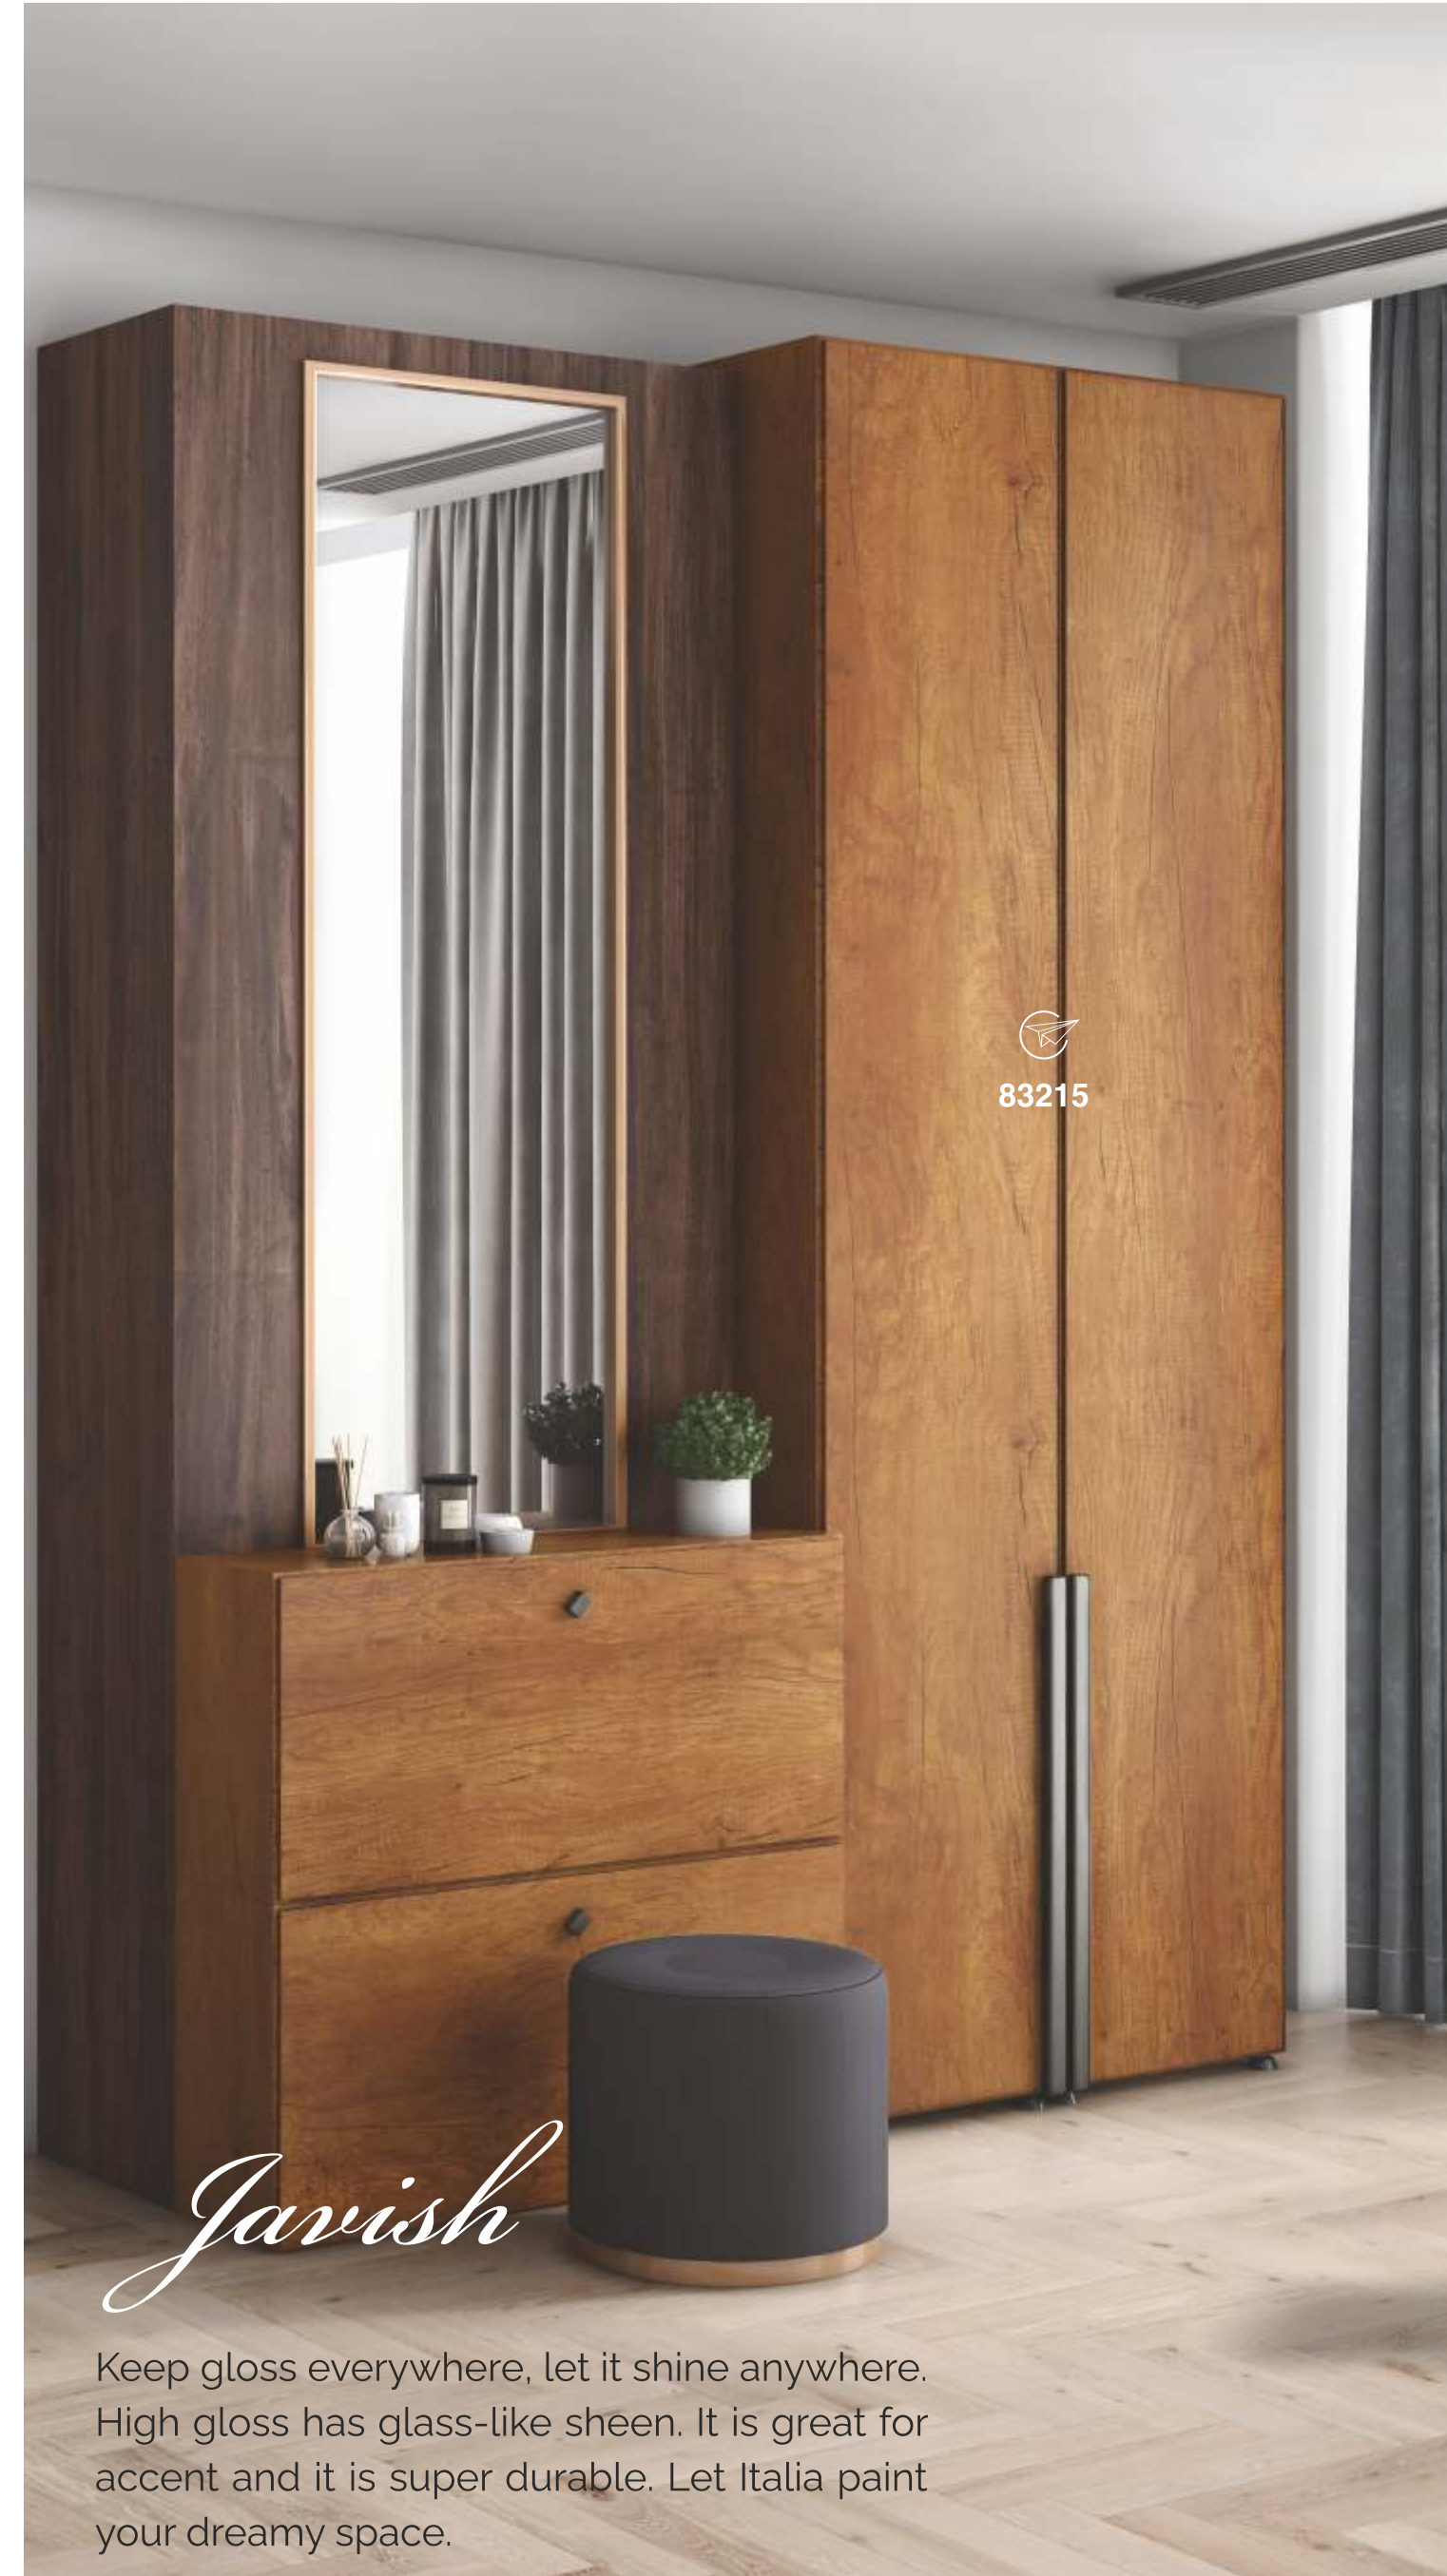

Jarish

Keep gloss everywhere. Let it shine anywhere. High gloss has glass-like sheen. It is great for accent and it is super durable. Let Italia paint your dreamy space.